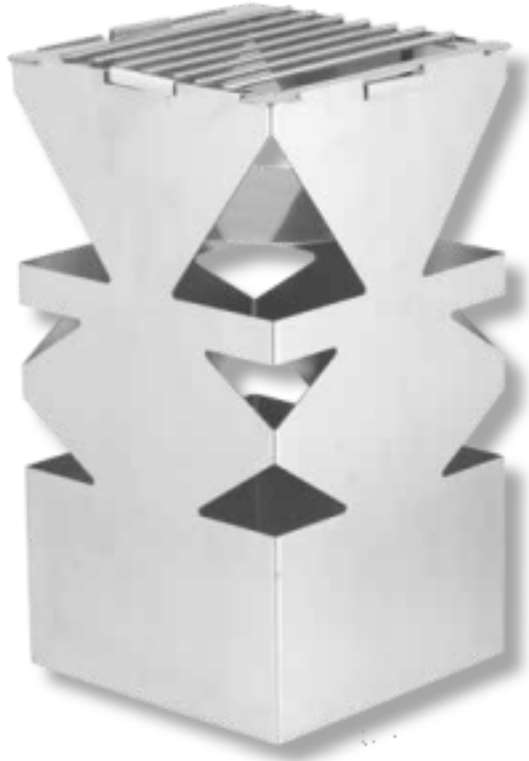

LeXus Solid Interconnecting Collection

Stainless Steel Cubic Warmers and Risers

QUALITY GUARANTEED

ACTION STATIONS

Unlimited Interconnecting Options w/LeXus Collection
Solid Contemporary Style

Solid Design Cubes
1 Interconnecting Option,
With Grate Top and Sterno Shelf Adapter
5"H x 8" Square
1541

Solid Design Cubes
2 Interconnecting Options,
With Grate Top and Sterno Shelf Adapter
10"H x 8" Square
1542

Solid Design Cubes
3 Interconnecting Options,
With Grate Top and Sterno Shelf Adapter
15"H x 8" Square
1543

8" Square Black
Nonstick Griddle
1741GT
FITS ALL SIZES

5" High Cylinder with
LED Light and Remote Control
1745C
10" High Cylinder with
LED Light and Remote Control
17410C